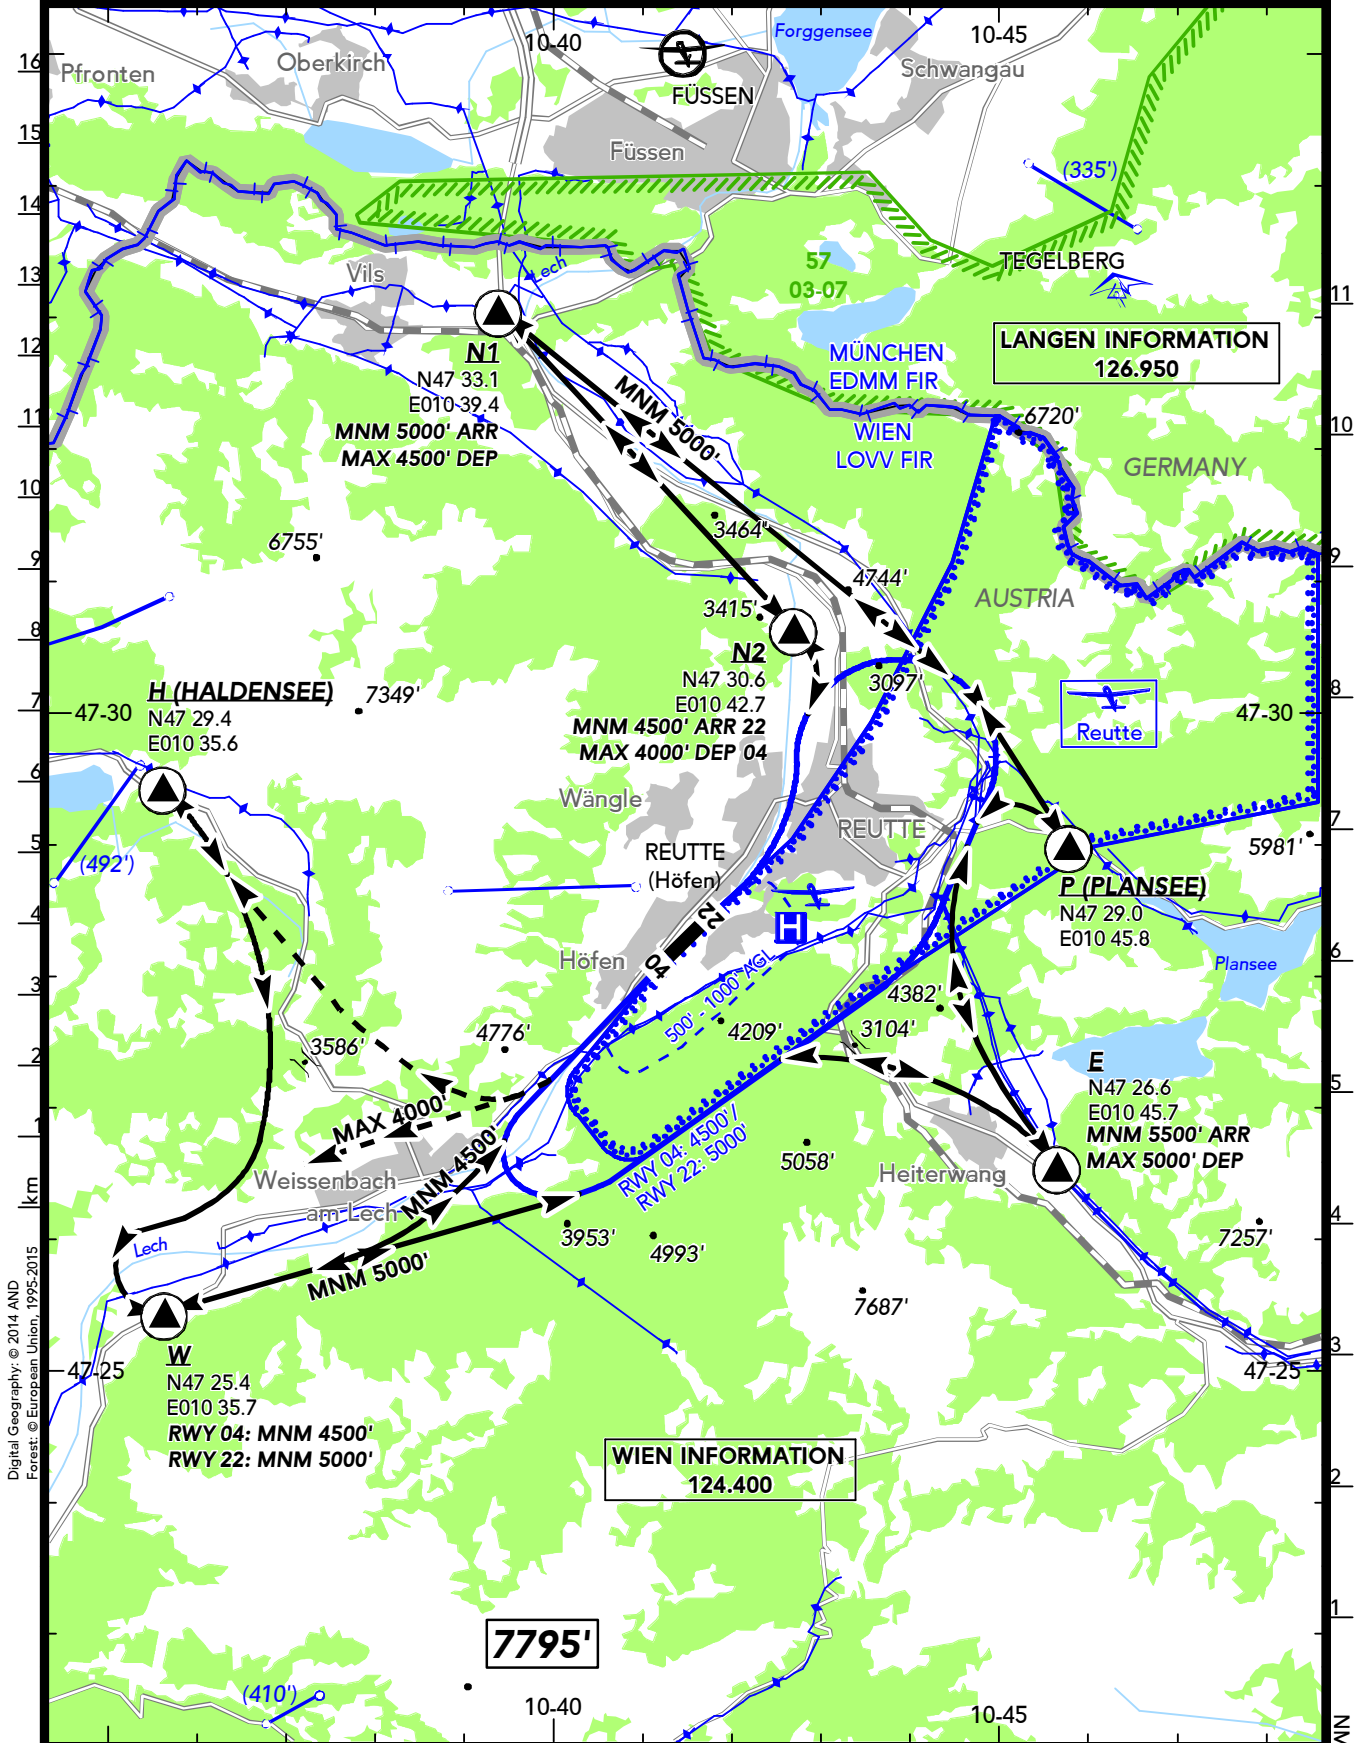

LOIR
HÖFEN

01 JUN 18 (19-1)

REUTTE
AUSTRIA

BRIEFING STRIP™

VAR 30E

LOCATION
Elev **2807'** /856m
N47 28.3 E010 41.5

FIS
WIEN INFORMATION **124.400**

AFIS
REUTTE AERODROME/FLUGPLATZ **122.405⁽¹⁾** (ge, en)

⁽¹⁾ 25 NM / 3000' AAL, en O/R

km
Digital Geography, © 2014 AND
Forest: © European Union, 1995-2015

NM